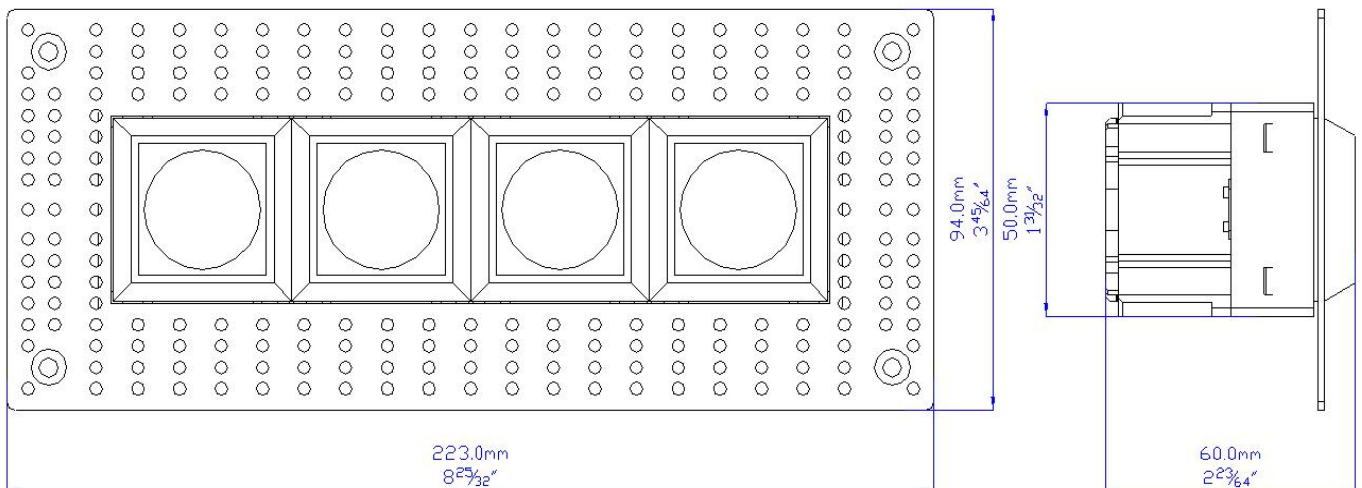

Applications

Suitable for jewelry stores, boutiques, luxury goods stores, shopping malls and other places that require concentrated lighting and accent lighting.

Parameter

Voltage	AC 120V
Frequency	60 Hz
Watt	6W/lamp
Driver	Liteharbor
Dimmable	Non-dimming
Lumen	480-600lm
Light Source	COB
CRI	90+
Beam Angle	30D/60D/90D
CCT	2700K-5000K
Material	Aluminum
Finish	White/Black/Brown

Dimensions

LED DOWNLIGHT

Liteharbor Lighting Technology Co., Ltd.
New Industry Area Hecun Danzao Town
Nanhai Foshan City Guangdong China

TEL: +86-757-8180 8687
FAX: +86-757-8180 8685
E-mail: info@liteharbor.com

Website: www.liteharbor.com
Specifications subject to change w/o notice
Revision: Jul. 2019