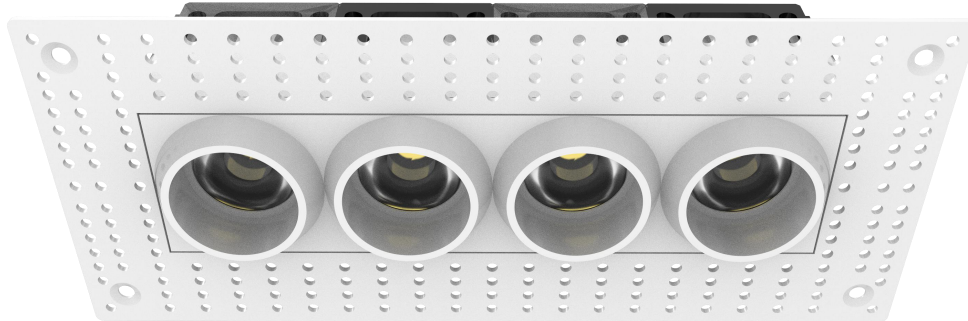

XL-003-R-4-TL LED DOWNLIGHT

Catalog #		Prepared by	LiteHarbor
Project		Date	
Notes			

Pressable Trimless Miniature Multiple LED Recessed Downlight with 4 Heads

Description

This Product is the lighting embodiment of miniature, recessed LED solutions for residential and hospitality venues and boutique. Available in a lot of shapes, frames, colours and accessories, as a straight or a symmetrical spot, or as general lighting, and it combines choice with exclusive design and high-quality lighting technology.

Features

- The choice combines exclusive design with high quality lighting technology.
- A lot of shapes, frames and colours, providing more options for you.
- Available in 1,2, 3, 4 lamps.
- Beam Angle: 30/60/90 Degrees.
- Life Rated for 50,000 hours at 70% lumen maintenance.
- Easy installation.