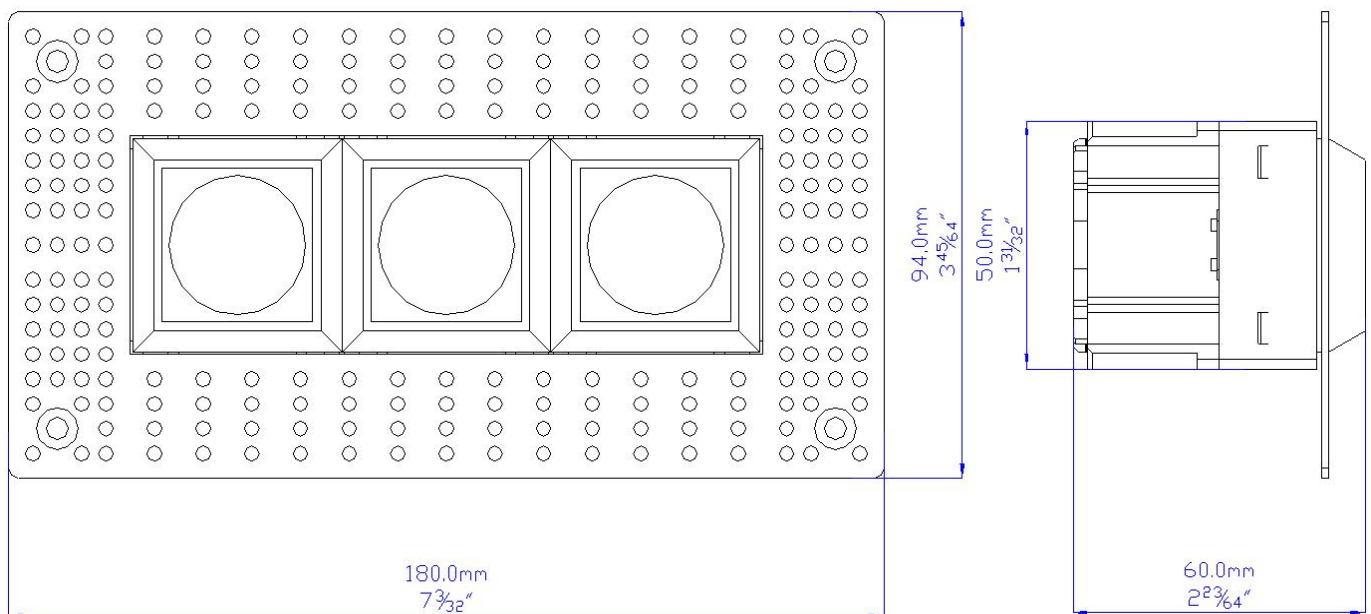

Applications

Suitable for jewelry stores, boutiques, luxury goods stores, shopping malls and other places that require concentrated lighting and accent lighting.

Parameter

Voltage	AC 120V
Frequency	60 Hz
Watt	6W/lamp
Driver	Liteharbor
Dimmable	Non-dimming
Lumen	480-600lm
Light Source	COB
CRI	90+
Beam Angle	30D/60D/90D
CCT	2700K-5000K
Material	Aluminum
Finish	White/Black/Brown

Dimensions

LED DOWNLIGHT

Liteharbor Lighting Technology Co., Ltd.
New Industry Area Hecun Danzao Town
Nanhai Foshan City Guangdong China

TEL: +86-757-8180 8687
FAX: +86-757-8180 8685
E-mail: info@liteharbor.com

Website: www.liteharbor.com
Specifications subject to change w/o notice
Revision: Jul. 2019