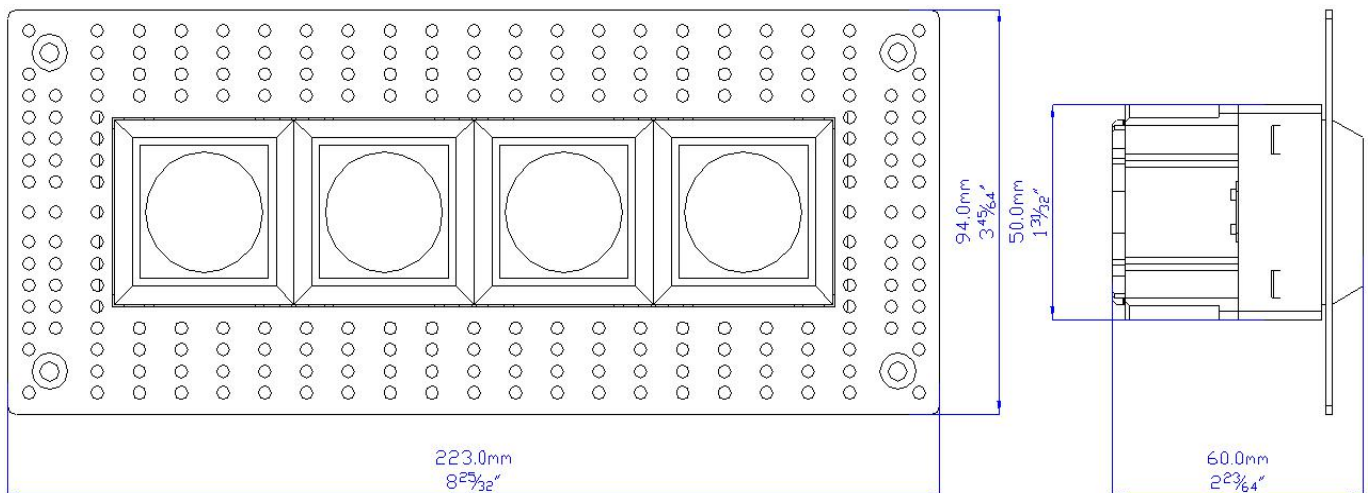

Applications

Suitable for jewelry stores, boutiques, luxury goods stores, shopping malls and other places that require concentrated lighting and accent lighting.

Parameter

Voltage	AC 120V
Frequency	60 Hz
Watt	6W/lamp
Driver	Liteharbor
Dimmable	Non-dimming
Lumen	480-600lm
Light Source	COB
CRI	90+
Beam Angle	30D/60D/90D
CCT	2700K-5000K
Material	Aluminum
Finish	White/Black/Brown

Dimensions

LED DOWNLIGHT

Liteharbor Lighting Technology Co., Ltd.
New Industry Area Hecun Danzao Town
Nanhai Foshan City Guangdong China

TEL: +86-757-8180 8687
FAX: +86-757-8180 8685
E-mail: info@liteharbor.com

Website: www.liteharbor.com
Specifications subject to change w/o notice
Revision: Jul. 2019