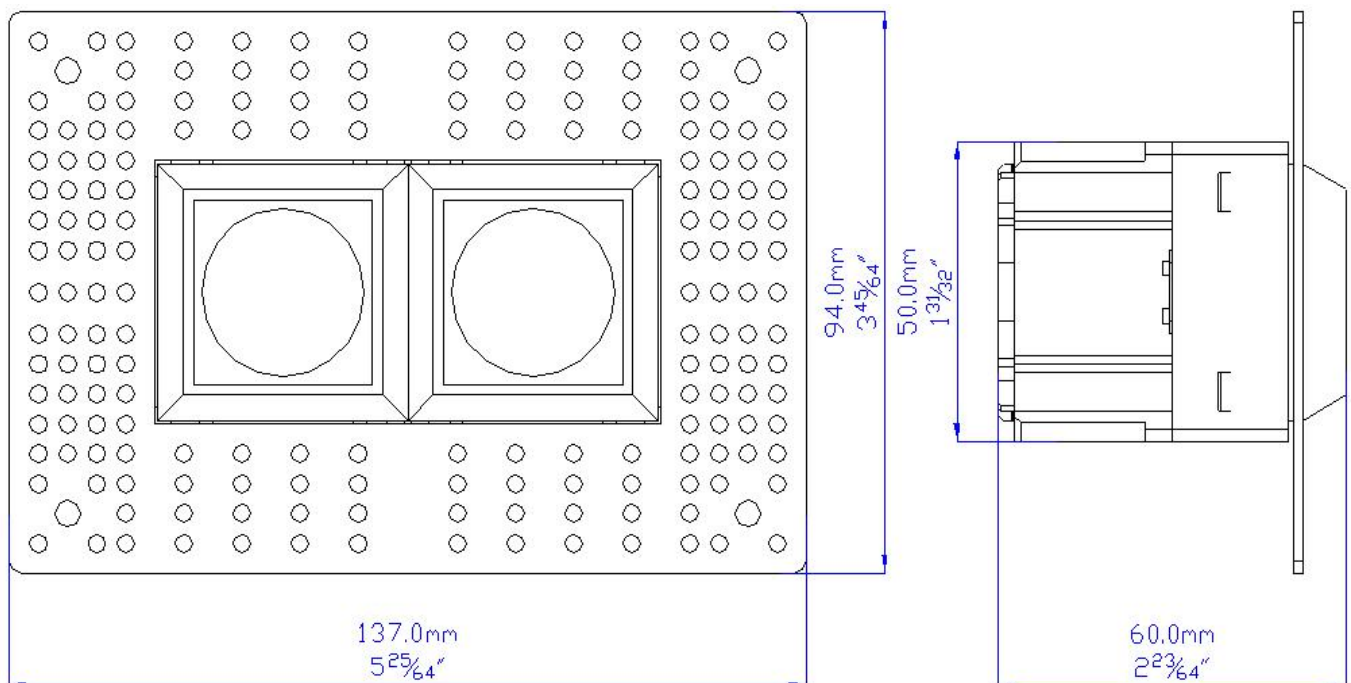

Dimensions

Liteharbor Lighting Technology Co., Ltd.
New Industry Area Hecun Danzao Town
Nanhai Foshan City Guangdong China

TEL: +86-757-8180 8687
FAX: +86-757-8180 8685
E-mail: info@liteharbor.com

Website: www.liteharbor.com
Specifications subject to change w/o notice
Revision: Jul. 2019