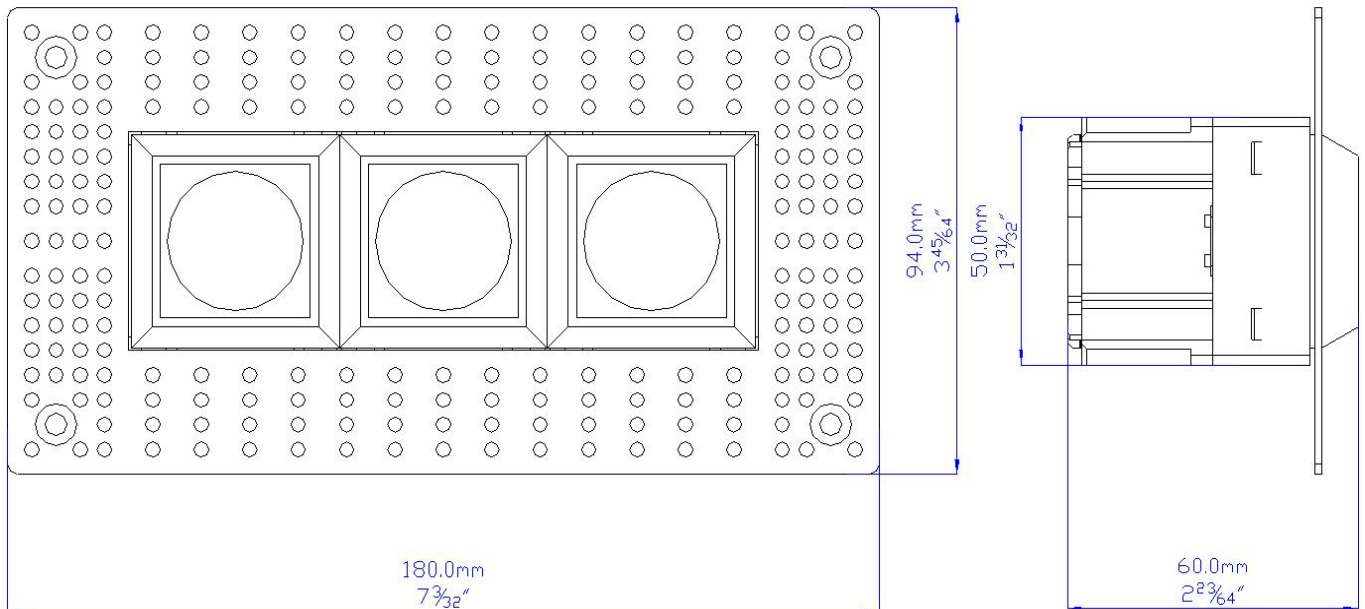

Dimensions

Liteharbor Lighting Technology Co., Ltd.
New Industry Area Hecun Danzao Town
Nanhai Foshan City Guangdong China

TEL: +86-757-8180 8687
FAX: +86-757-8180 8685
E-mail: info@liteharbor.com

Website: www.liteharbor.com
Specifications subject to change w/o notice
Revision: Jul. 2019