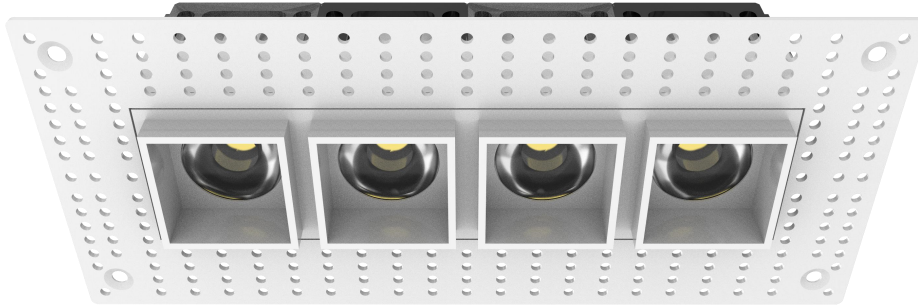

XL-004-S-4-TL LED DOWNLIGHT

Catalog #		Prepared by	LiteHarbor
Project		Date	
Notes			

LED DOWNLIGHT

Pressable Trimless Miniature Multiple LED Recessed Downlight with 4 Heads

Description

This Product is the lighting embodiment of miniature, recessed LED solutions for residential and hospitality venues and boutique. Available in a lot of shapes, frames, colours and accessories, as a straight or a symmetrical spot, or as general lighting, and it combines choice with exclusive design and high-quality lighting technology.

Features

- The choice combines exclusive design with high quality lighting technology.
- A lot of shapes, frames and colours, providing more options for you.
- Available in 1,2, 3, 4 lamps.
- Beam Angle: 30/60/90 Degrees.
- Life Rated for 50,000 hours at 70% lumen maintenance.
- Easy installation.