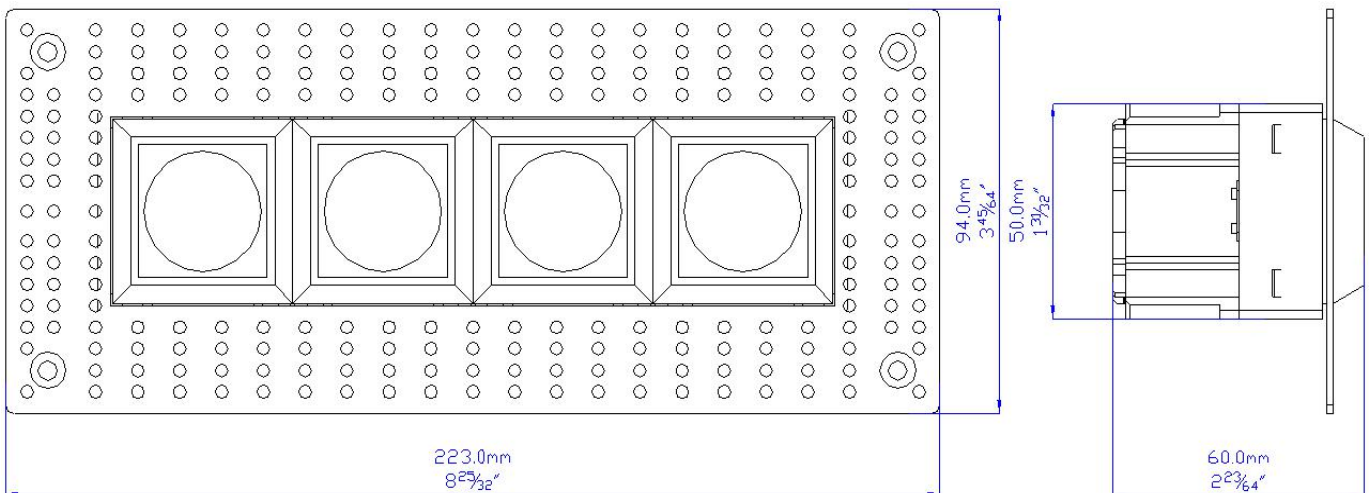

Applications

Suitable for jewelry stores, boutiques, luxury goods stores, shopping malls and other places that require concentrated lighting and accent lighting.

Parameter

Voltage	AC 120V
Frequency	60 Hz
Watt	6W/lamp
Driver	Liteharbor
Dimmable	Non-dimming
Lumen	480-600lm
Light Source	COB
CRI	90+
Beam Angle	30D/60D/90D
CCT	2700K-5000K
Material	Aluminum
Finish	White/Black/Brown

Dimensions

LED DOWNLIGHT

Liteharbor Lighting Technology Co., Ltd.
New Industry Area Hecun Danzao Town
Nanhai Foshan City Guangdong China

TEL: +86-757-8180 8687
FAX: +86-757-8180 8685
E-mail: info@liteharbor.com

Website: www.liteharbor.com
Specifications subject to change w/o notice
Revision: Jul. 2019