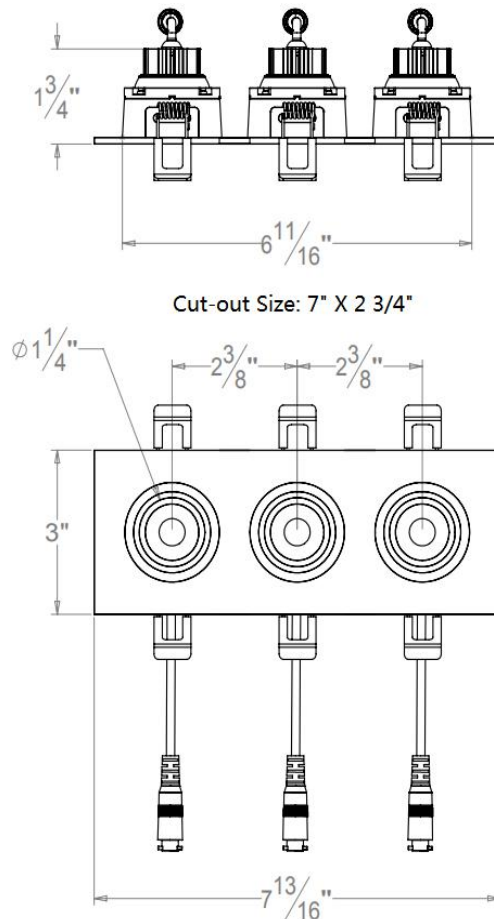

Specification

Watt	6W/lamp
Voltage	AC 120V/120~277V
Driver	Liteharbor
PF	>0.9
Dimming	Dimmable
Lumen	480lm/lamp
Light Source	COB
CRI	80+/90+
Beam Angle	30D/60D
CCT	2700K-5000K
Material	Aluminum
Finish	White/Black

Listing / Warranty

ETL listed to US and Canadian standards for damp location W/Feed through.

3 Year Limited Warranty.

Dimensions

Liteharbor Lighting Technology Co., Ltd.
New Industry Area Hecun Danzao Town
Nanhai Foshan City Guangdong China

TEL: +86-757-8180 8687
FAX: +86-757-8180 8685
E-mail: info@liteharbor.com

Website: www.liteharbor.com
Specifications subject to change w/o notice
Revision: Aug. 2019