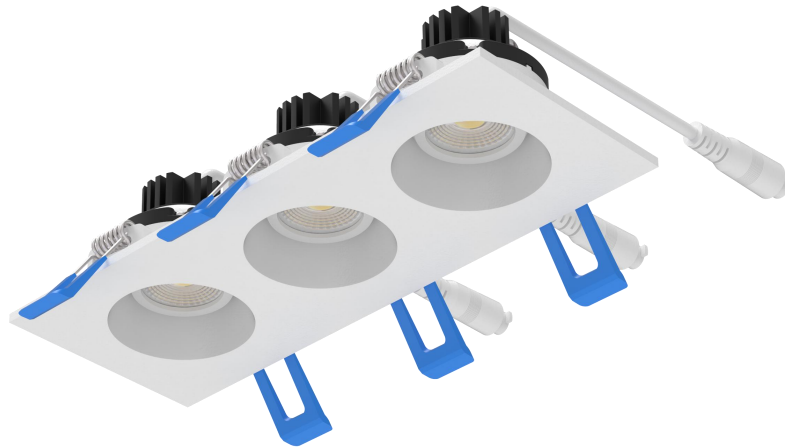

BEL2013-A-01
LED EYEBALL DOWNLIGHT

Catalog #		Prepared by	LiteHarbor
Project		Date	
Notes			

LED MULTIPLE DOWNLIGHT

2 Inch Round Shape LED Eyeball Multiple Downlight with 3 Lamps

Description

This is a 2" rotatable LED eyeball multiple downlight allow for you to set the ambiance in your space, a full range of repositioning to highlight your decoration, giving you everything needed to install this beautiful, ultra thin recessed lighting solution.

Features

- Swivel eyeball trim allows the flexibility focus light on a specific area and create the ambiance you desire.
- Protected LED driver performs at 120V/120~277V.
- This fixture is built to last with maintenance-free energy efficient LEDs.
- Available in 1, 2, 3, 4 lamps.
- Beam Angle: 30/60 Degree.
- Suitable for damp location.