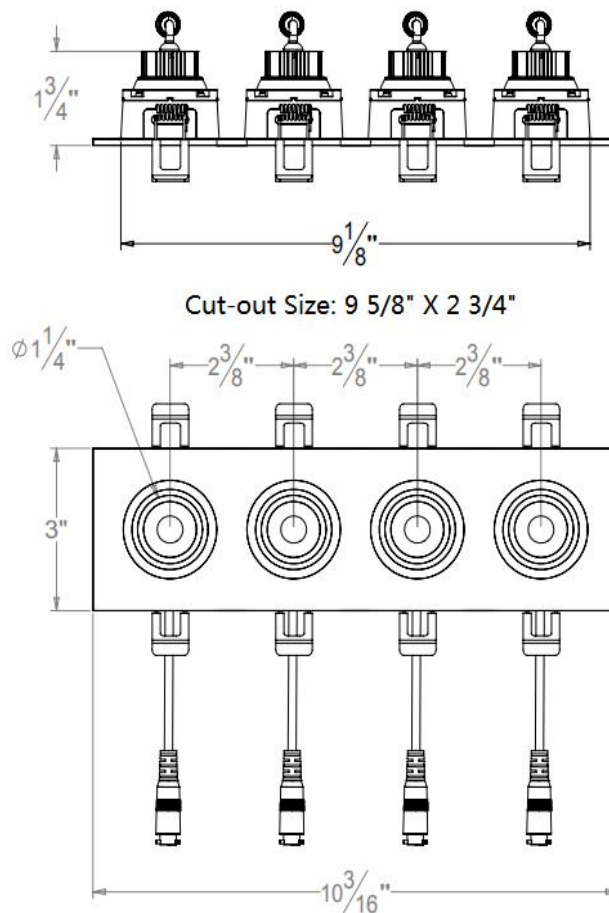

Specification

Watt	6W/lamp
Voltage	AC 120V/120~277V
Driver	Liteharbor
PF	>0.9
Dimming	Dimmable
Lumen	480lm/lamp
Light Source	COB
CRI	80+/90+
Beam Angle	30D/60D
CCT	2700K-5000K
Material	Aluminum
Finish	White/Black

Listing / Warranty

ETL listed to US and Canadian standards for damp location W/Feed through.

3 Year Limited Warranty.

Dimensions

Liteharbor Lighting Technology Co., Ltd.
New Industry Area Hecun Danzao Town
Nanhai Foshan City Guangdong China

TEL: +86-757-8180 8687
FAX: +86-757-8180 8685
E-mail: info@liteharbor.com

Website: www.liteharbor.com
Specifications subject to change w/o notice
Revision: Aug. 2019