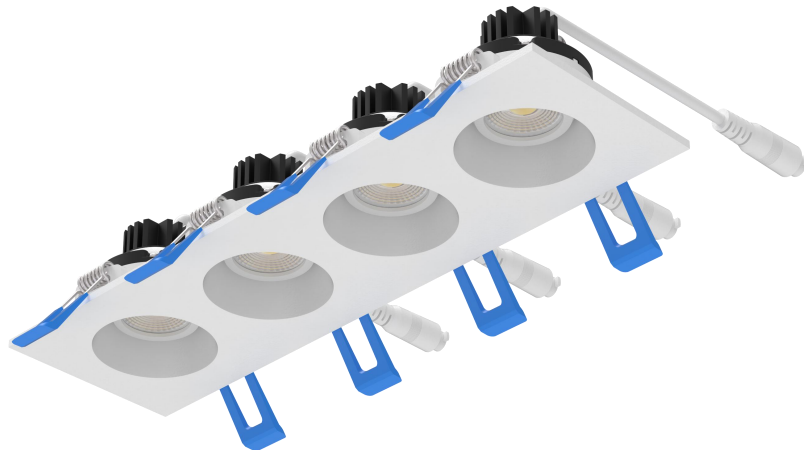

**BEL2014-A-01**  
**LED EYEBALL DOWNLIGHT**

<b>Catalog #</b>		<b>Prepared by</b>	LiteHarbor
<b>Project</b>		<b>Date</b>	
<b>Notes</b>			

LED MULTIPLE DOWNLIGHT

**2 Inch Round Shape LED Eyeball Multiple Downlight with 4 Lamps**

**Description**

This is a 2" rotatable LED eyeball multiple downlight allow for you to set the ambiance in your space, a full range of repositioning to highlight your decoration, giving you everything needed to install this beautiful, ultra thin recessed lighting solution.

**Features**

- Swivel eyeball trim allows the flexibility focus light on a specific area and create the ambiance you desire.
- Protected LED driver performs at 120V/120~277V.
- This fixture is built to last with maintenance-free energy efficient LEDs.
- Available in 1, 2, 3, 4 lamps.
- Beam Angle: 30/60 Degree.
- Suitable for damp location.