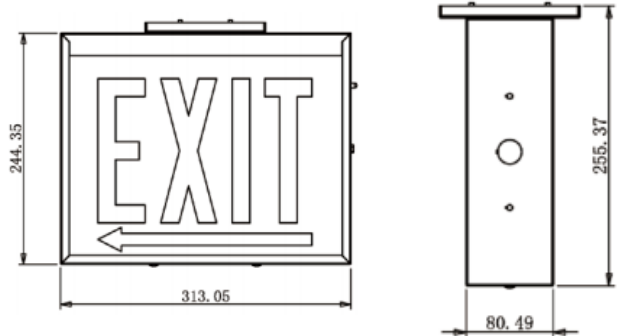

EXL011 LED Exit & Emergency Light

Catalog #		Prepared by	LiteHarbor
Project		Date	
Notes			

Order Matrix:

A   B   C   D   E   F   G

Item No.: EXL011

A	Series
EXL011	Exit Light

B	Sign
	Exit Sign
R	Running

C	Input Voltage
	120V
347	347V

D	Face Q'ty
SF	Single Face
DF	Double Face

E	Battery Backup
	Battery Backup
AC	AC Only

Description

1) Cold-rolled steel material
2) Supplied standard with two pictogram films per face, for direction selection
3) AC-Only or self-powered models.
4) 120V/347V AC operation.
5) Long-life, energy-saving LED technology.
6) Canopy mounting system designed specifically for ease of installation
7) Universal knockout chevrons.

Housing Colour

WH / BK

Mounting

Universal (wall, side or ceiling mounting)
Key hole slots are stamped into the backplate

Electrical

Universal 2-wire AC input Voltage of 120 to 347VAC
at less than 3Watts and universal 2-wire DC input Voltage

EXIT & EMERGENCY LIGHT

Liteharbor Lighting Technology Co., Ltd.
New Industry Area Hecun Danzao Town
Nanhai Foshan City Guangdong China

TEL: +86-757-8180 8675
FAX: +86-757-8180 8685
E-mail: info@liteharbor.com

Website: www.liteharbor.com
Specifications subject to change w/o notice
Revision: Jan. 2015